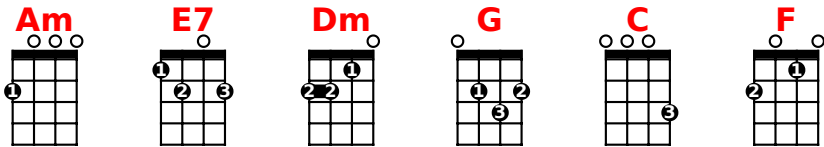

We Three Kings (goofy version)

Arranged for ukulele (& extra lyrics added) by W Minkel

Intro: **[Am] [E7] [Am] [E7]**

[Am] La-de-da, **[E7]** la-de-da, **[Am]** la-de-da, **[E7]** la-de-da,
[Am] la-de-da, **[E7]** la-de-da, **[Am]** la-de-da, **[E7]** la-de-da, **[Am]** da... **[E7]**

[Am] We Three Kings of **[E7]** Orient **[Am]** are;
One in a school bus, **[E7]** one in a **[Am]** car.
[Am] One on a **[Dm]** scooter, **[G]** honking his **[E7]** hooter,
And **[Am]** smoking a **[E7]** black ci- **[Am]** gar. **[E7] [Am]**